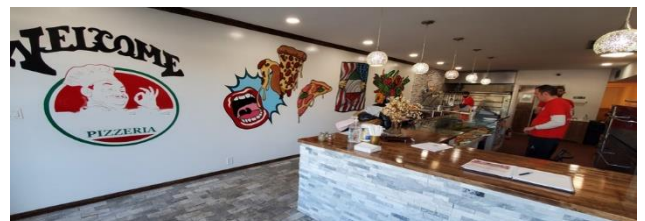

Pizza Time – Near High School

Recently Renovated Pizza Parlor – All New Buildout
Great Location in Busy Shopping Center on Main Road
Over $200,000 invested in this Promising Nassau County Location

Please Be Discreet DO NOT speak to anyone on premises

For Private Showing Call:

Paul G. W. Fetscher CCIM CRX CLS
Great American Brokerage
(516) 889-7200 Paul@RestaurantExpert.com
www.RestaurantExpert.com
Licensed Real Estate Broker

Business for Sale

$195,000

Rent **Just $3,300/month**

All information is from sources deemed reliable.
Offerings are made subject to errors, omissions,
prior acceptance and withdrawal without notice