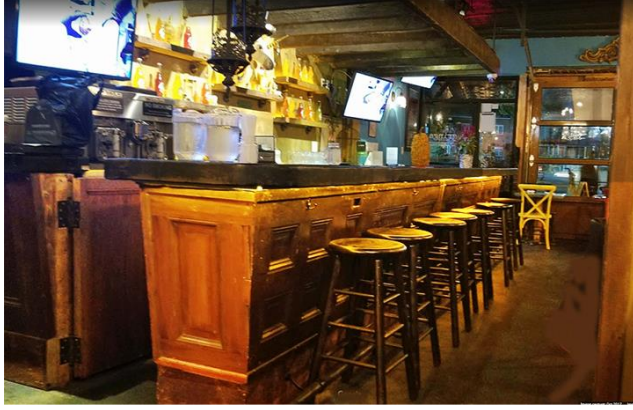

High Energy Cantina

Woodhaven Boulevard Wonder + Party Room

2,500 SF + Bsmt Lxp 2027
\$6,500 Rent Inc. RE Taxes
Large Party Room with Separate Entrance

For Private Showing Call:

Paul G. W. Fetscher CCIM, SCLS

**Do Not Speak to
Anyone On Premises**

Large Party Room

Spacious Kitchen

Storefront Rollup Windows