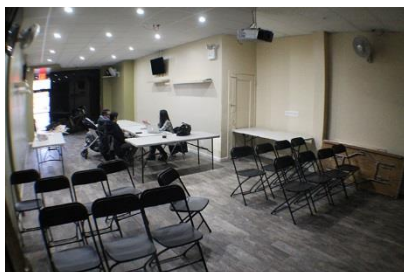

High Energy Cantina

Woodhaven Boulevard Wonder + Party Room

2,500 SF + Bsmt Lxp 2027
\$6,500 Rent Inc. RE Taxes
Large Party Room with Separate Entrance

For Private Showing Call:

Paul G. W. Fetscher CCIM, SCLS

**Do Not Speak to
Anyone On Premises**

Large Party Room

Spacious Kitchen

Storefront Rollup Windows