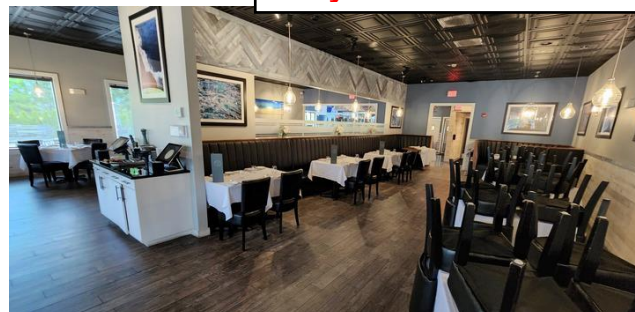

Suffolk Sensation

5,000 SF Restaurant + 2,500 SF Patio

\$2,600,000 in Annual Sales

Rent of \$22,000/Month inc. RE Tax & CAM

An American Grill 199 Capacity

+ 80 Seats on Patio 20 Year Lease

Please Be Discreet
Do Not Speak to
Anyone On Premises