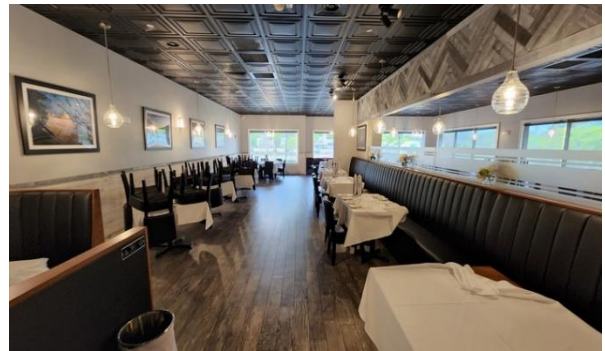

All information is from sources deemed reliable. Offerings are made subject to errors, omissions, prior acceptance and withdrawal without notice