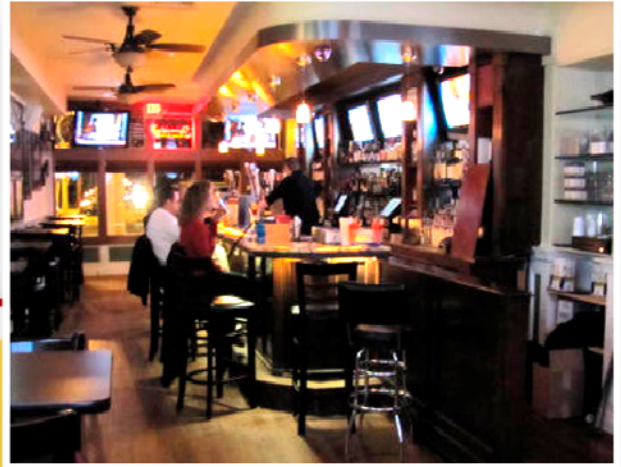

Neighborhood 100 Seat Restaurant + Bar

North Shore - Affluent Neighborhood

Nassau - Active Village Downtown

Everything Brand New in Million Dollar Buildout.
100 Dining Seats, Full Basement, Party Room,
Large Patio. **1 Block from LIRR Station.**
Owner's Other Business Interests Forces Sale